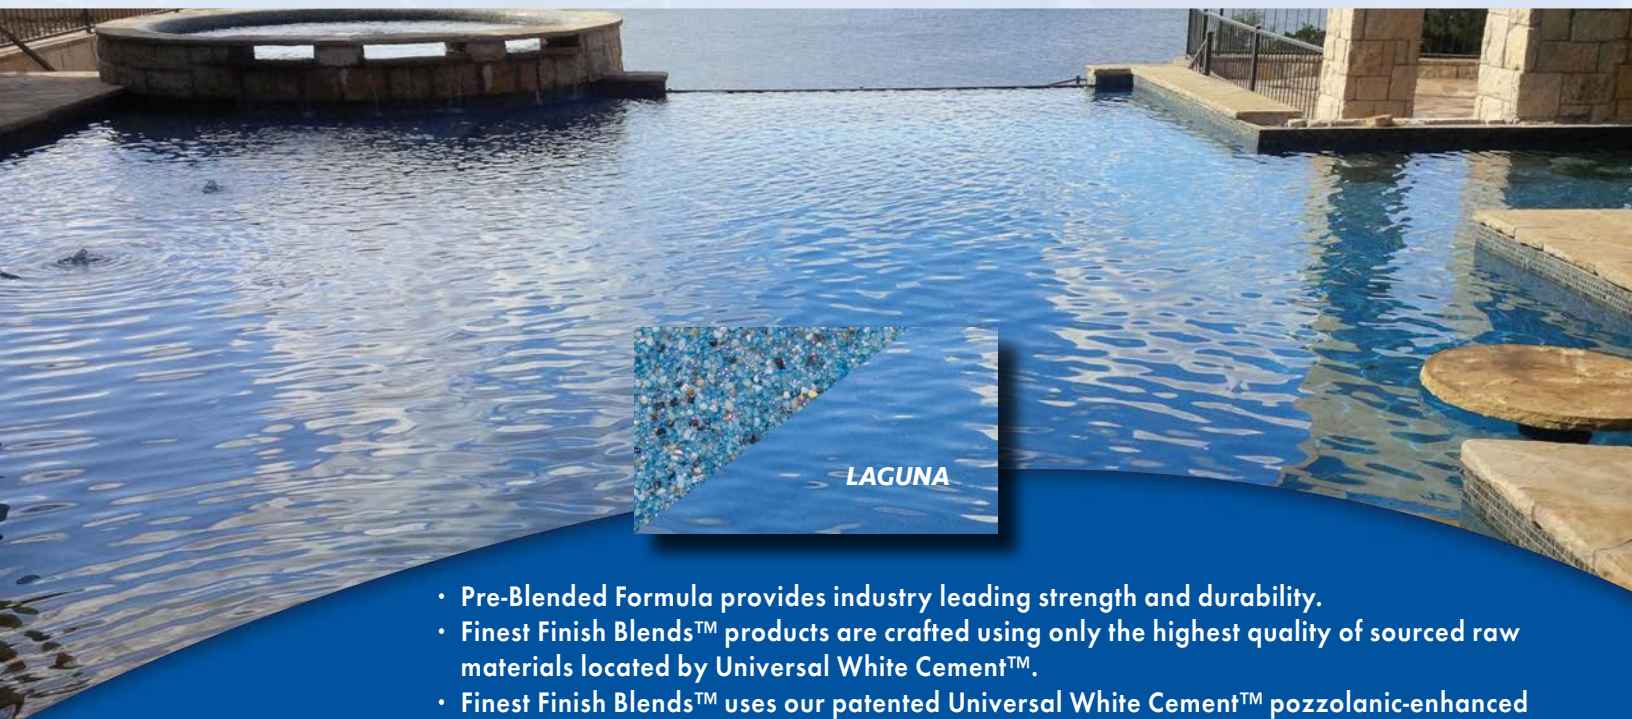

**WHITE**

**LAKESIDE**

**LAGUNA**

**FRENCH GREY**

**TAHOE**

*Finest Finish*<sup>®</sup> introduces the *MICRO FUSION*<sup>®</sup> Series its newest innovation in Interior Pool Finishes, this modern blend uses the smallest sized Micro Pebble in today's market. The ultra silky smoothness and the ambiance of dancing abalone shell, topped with 5 vibrant colors to choose from, makes this your next interior pool finish.

**LAGUNA**

- Pre-Blended Formula provides industry leading strength and durability.
- Finest Finish Blends<sup>™</sup> products are crafted using only the highest quality of sourced raw materials located by Universal White Cement<sup>™</sup>.
- Finest Finish Blends<sup>™</sup> uses our patented Universal White Cement<sup>™</sup> pozzolanic-enhanced cement in each formulation.
- Highest Quality assured pigments are being used in each formulation.
- Peace of mind provided by our comprehensive warranty.