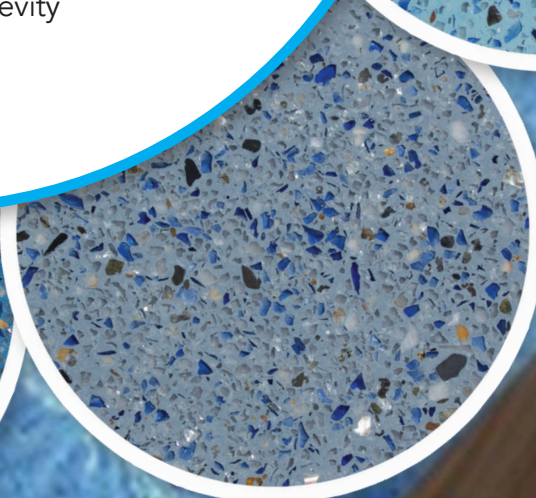

ARCTIC COAST POLISHED SERIES

Comprehensive
10-Year Polished
Material Warranty

PSI:
10950

Polished pre-blend of pebble aggregate, colored glass & abalone shell

- Enhanced with our Pre-blended Universal High-Performance Cement enriched with pozzolans & polymers
- Provides a luxurious silky-smooth texture
- Rich pigments to achieve brilliant shades of water color
- Durable and stain resistant
- Assurance of strength and longevity

White

Blue Oasis
(Caribbean Coast)

Sea Blue

Laguna

This pool: Laguna

Serenity Blue
(Tahoe Coast)

Colored and white plaster Pool Interior Finishes are composed of materials which may have inherent shading and/or color variation which is normal and should not be construed as a defect. Due to environmental factors such as humidity, temperature, etc., during the installation process, normal color variation within a surface coating, also called normal mottling, which is generally uniform shading, blotchy or cloudy appearance across the surface of a cementitious surface coating may appear, this is out of the contractors' and manufacturers' control.