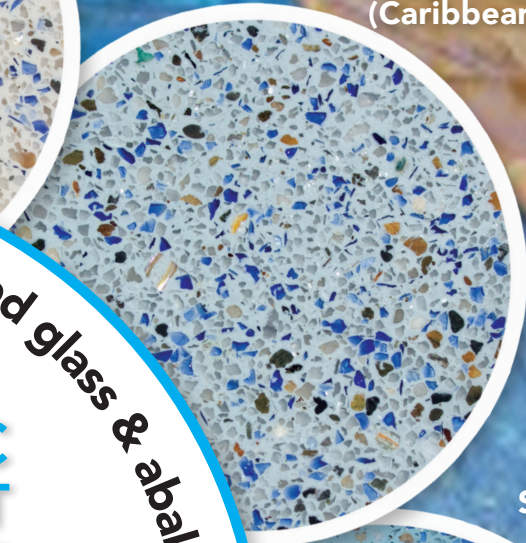

ARCTIC COAST POLISHED SERIES

Comprehensive
10-Year Polished
Material Warranty

PSI:
10950

Polished pre-blend of pebble aggregate, colored glass & abalone shell

- Enhanced with our Pre-blended Universal High-Performance Cement enriched with pozzolans & polymers
- Provides a luxurious silky-smooth texture
- Rich pigments to achieve brilliant shades of water color
- Durable and stain resistant
- Assurance of strength and longevity

White

Blue Oasis
(Caribbean Coast)

Sea Blue

Laguna

This pool: Laguna

Serenity Blue
(Tahoe Coast)

Colored and white plaster Pool Interior Finishes are composed of materials which may have inherent shading and/or color variation which is normal and should not be construed as a defect. Due to environmental factors such as humidity, temperature, etc., during the installation process, normal color variation within a surface coating, also called normal mottling, which is generally uniform shading, blotchy or cloudy appearance across the surface of a cementitious surface coating may appear, this is out of the contractors' and manufacturers' control.