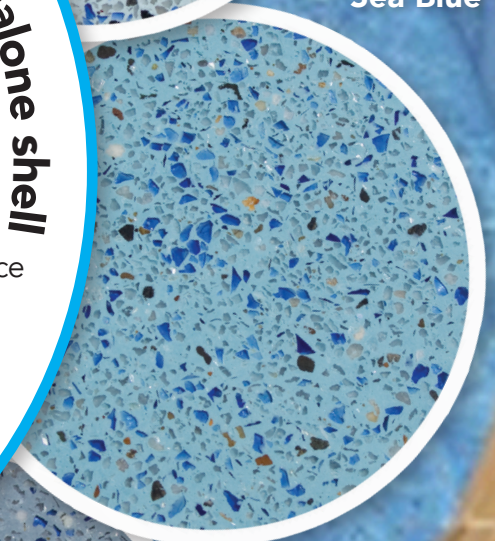

ARCTIC COAST POLISHED SERIES

Comprehensive
10-Year Polished
Material Warranty

PSI:
10950

Polished pre-blend of pebble aggregate, colored glass & abalone shell

- Enhanced with our Pre-blended Universal High-Performance Cement enriched with pozzolans & polymers
- Provides a luxurious silky-smooth texture
- Rich pigments to achieve brilliant shades of water color
- Durable and stain resistant
- Assurance of strength and longevity

White

Blue Oasis
(Caribbean Coast)

Sea Blue

Laguna

This pool: Laguna

Serenity Blue
(Tahoe Coast)

Colored and white plaster Pool Interior Finishes are composed of materials which may have inherent shading and/or color variation which is normal and should not be construed as a defect. Due to environmental factors such as humidity, temperature, etc., during the installation process, normal color variation within a surface coating, also called normal mottling, which is generally uniform shading, blotchy or cloudy appearance across the surface of a cementitious surface coating may appear, this is out of the contractors' and manufacturers' control.