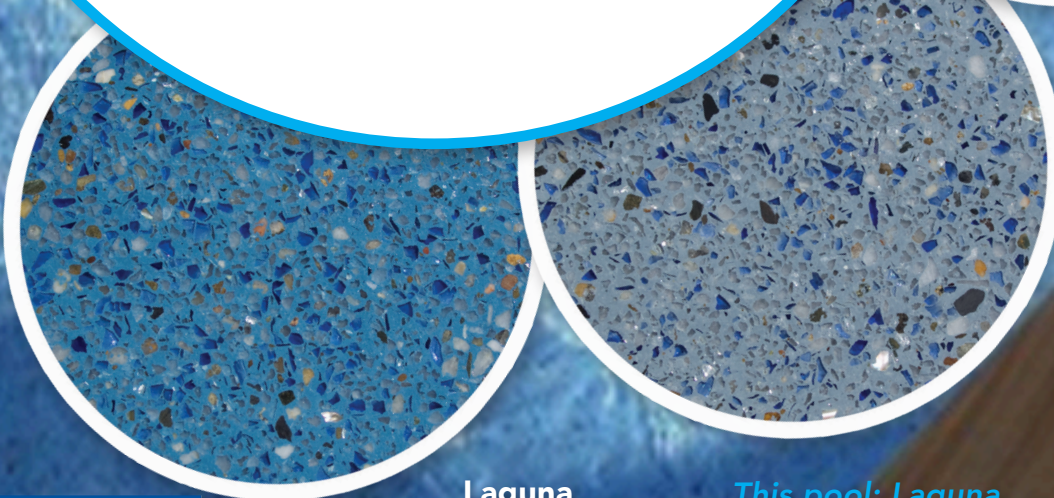

ARCTIC COAST POLISHED SERIES

Comprehensive
10-Year Polished
Material Warranty

PSI:
10950

Polished pre-blend of pebble aggregate, colored glass & abalone shell

- Enhanced with our Pre-blended Universal High-Performance Cement enriched with pozzolans & polymers
- Provides a luxurious silky-smooth texture
- Rich pigments to achieve brilliant shades of water color
- Durable and stain resistant
- Assurance of strength and longevity

White

Blue Oasis
(Caribbean Coast)

Sea Blue

Laguna

This pool: Laguna

Serenity Blue
(Tahoe Coast)

Colored and white plaster Pool Interior Finishes are composed of materials which may have inherent shading and/or color variation which is normal and should not be construed as a defect. Due to environmental factors such as humidity, temperature, etc., during the installation process, normal color variation within a surface coating, also called normal mottling, which is generally uniform shading, blotchy or cloudy appearance across the surface of a cementitious surface coating may appear, this is out of the contractors' and manufacturers' control.